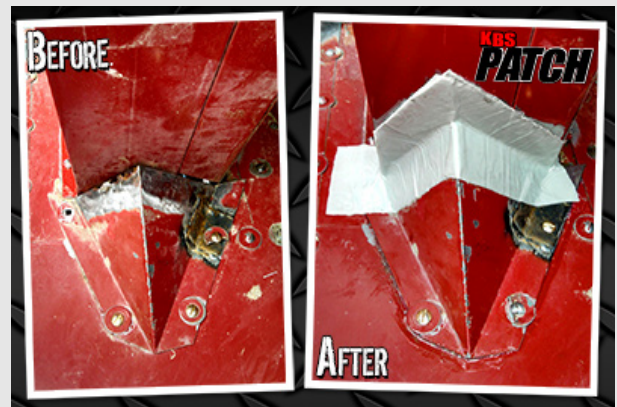

# KBS PATCH

**RUST  
STOPS  
HERE.**

**Repair Patch**  
Fiberglass  
Reinforced Polyester  
for Long-Lasting  
Surface Repairs

## PRODUCT FEATURES

- Extremely Durable Fiberglass Reinforced Polyester/Plastic
- Flexible & Waterproof, Weather & UV Resistant
- Can be Drilled, Tapped, Sanded & Painted in Less Than an Hour
- Resistant Against Many Chemicals, Solvents, & Oils
- Temperature Resistant From -40°F to 390°F
- No Shrinkage or Expansion During the Application or After Curing

## Very Easy To Use!

Surface should be cleaned, dry and free of any contaminants.

Cut KBS Patch into any size you want without exposing to UV or sunlight.

Remove white backing tape to expose the sticky resin.