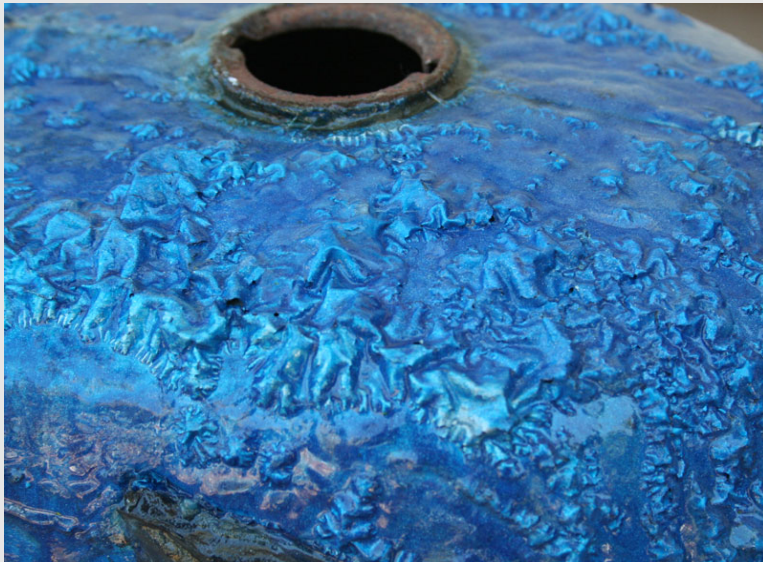

REMOVES

- Lead-based paints
- Polyurethanes Lacquers
- Shellacs
- Marine Finishes Tile & Carpet Adhesives
- Epoxies Latex
- Stains
- Varnishes
- Acrylics Gas Tank Coatings
- Most Any Finish ...